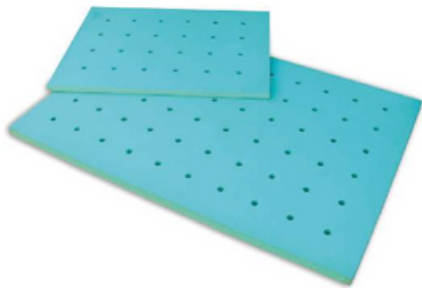

Fabricada en Golfoam.

COLOR

DIMENSIONES

BEBÉ 150X100X2CM	ADULTO 100X50X6CM
BEBÉ 100X75X2CM	ADULTO 150X100X6CM
BEBÉ 100X50X2CM	ADULTO 200X100X6CM
INFANTIL 100X75X3CM	MAXI 150X100X9CM
JUNIOR 200X100X3CM	MAXI 200X100X9CM
JUNIOR 150X100X3CM	REDONDO 100X3CM
JUNIOR 100X50X3CM	REDONDO 100X4,5CM
CADETE 100X50X4,5CM	REDONDO 100X6CM
CADETE 150X100X4,5CM	REDONDO 100X9CM
CADETE 200X100X4,5CM	

TAPETE RELAX

Referencia 0042